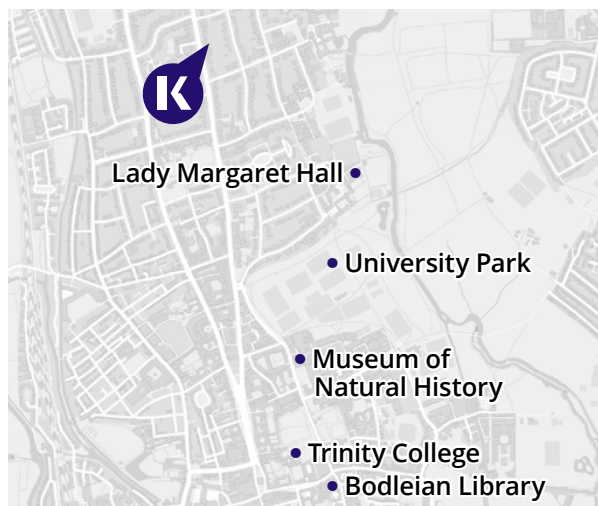

COMBINE MAGIC AND ACADEMIA WITH OXFORD!

Want to pretend you're going to Hogwarts instead? Then study English in this magical city full of ancient libraries, Gothic walkways and medieval colleges that have been nurturing great minds for centuries — and yours could be next. Let Kaplan Oxford take you on a trip through time (and worlds!)

REASONS TO STUDY HERE

- Study in a large Edwardian house, just five minutes by bus or bike from the town center
- Expand your knowledge at the Ashmolean and Natural History Museums
- Become inspired at the famous Christchurch and other University Colleges
- Relax in the sunshine at the University Parks and South Park

[Click here](#) to see Oxford's courses

HOW TO FIND US:

108 Banbury Road, Oxford, OX2 6JU
kaplan.to/oxford
[@kaplanoxford](#)

CONTACT US

"The school offers small, academically challenging classes with dedicated teachers who really care about learning. The Kaplan clubs and activities enriched my life and helped me form lasting friendships."

Yusheng L
Kaplan Oxford student from China

For more information: kaplaninternational.com

BACK TO INDEX

60