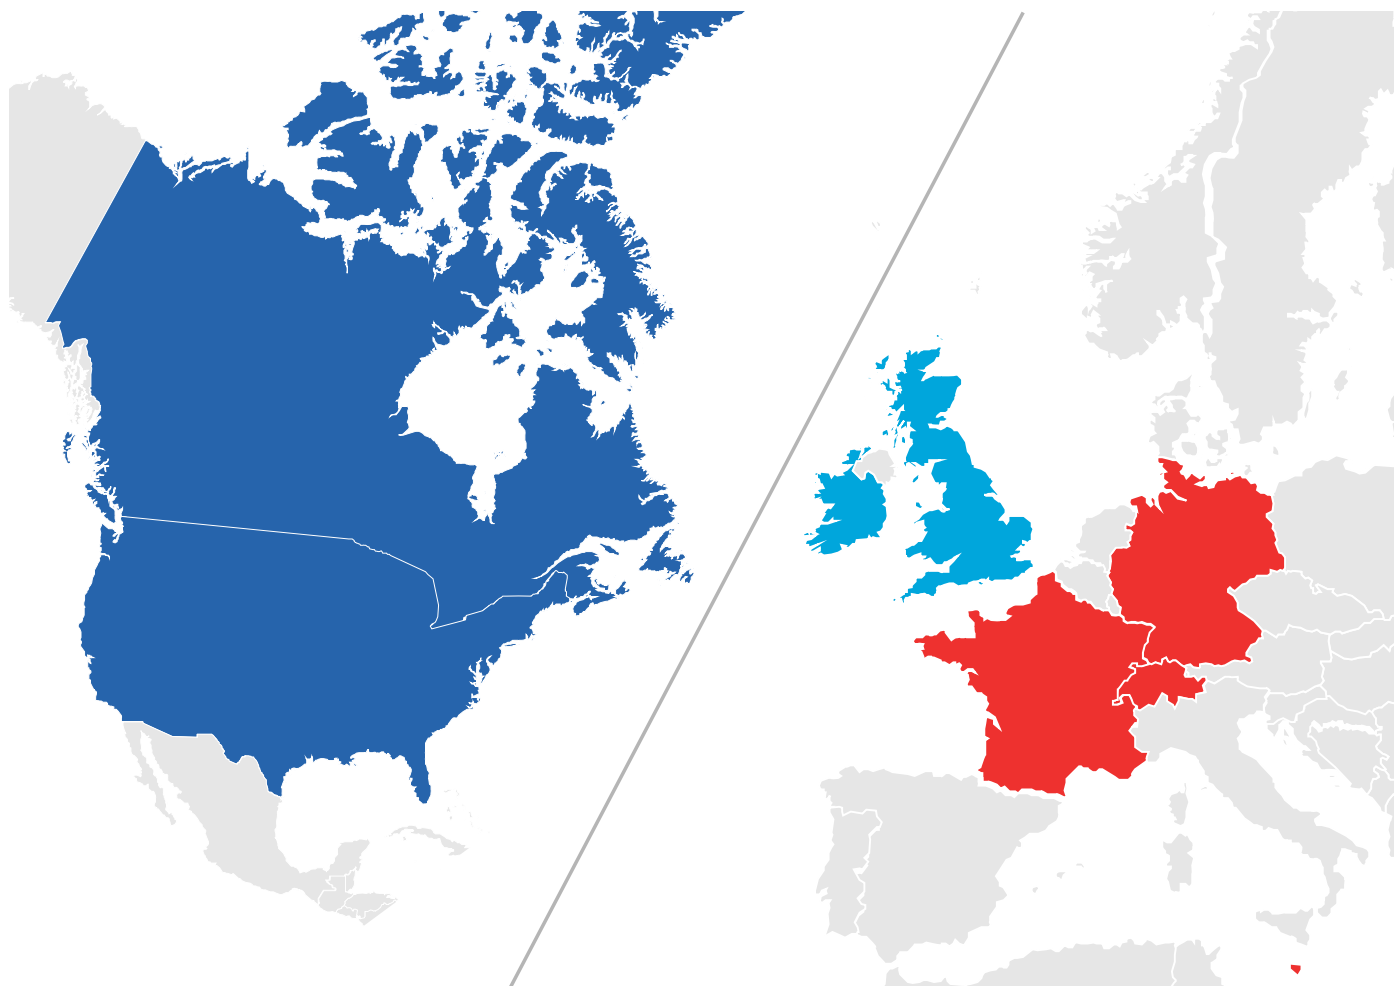

 +43 720116182
 +48 223 988 072

WHERE CAN KAPLAN TAKE YOU?

Canada
& USA

Ireland
& UK

Germany,
Switzerland
& France

For more information: kaplaninternational.com

7

 Book at worldwide lowest price at:
<https://www.languagecourse.net/school-alpandia-summer-camp-brighton.php3>