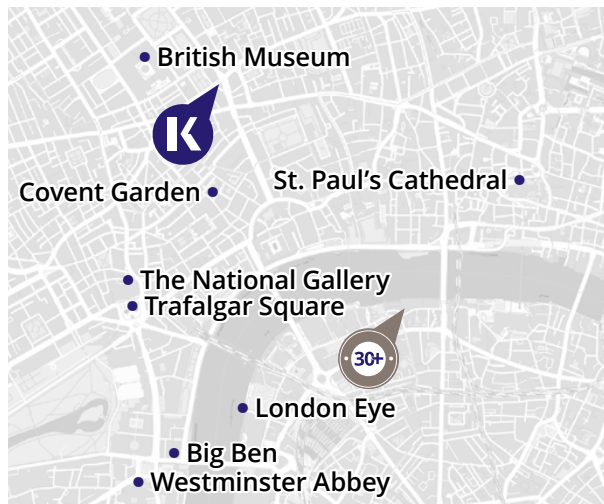

THE UK CAPITAL OF CULTURE WANTS YOU!

London — it's one of the most iconic cities in the world and the capital of England, so you know the English language education here is "top-notch"! But what you might not know is that it is a melting-pot city full of diverse cultures and nationalities. No matter who you are, you're always welcome!

REASONS TO STUDY HERE

- Study at our school close to the British Museum and London's famous Covent Garden market!
- Enjoy trips and tours to nearby attractions including Notting Hill, Camden Market, Big Ben, Buckingham Palace, and Oxford Street!

Over the age of 30? Attend our London 30+ school with dedicated learning spaces and study with professionals just like you!

[Click here](#) to see London's courses

HOW TO FIND US:

30+ School: Palace House, 3 Cathedral St, London, SE1 9DE

3-4 Southampton Place, London, WC1A 2DA
kaplan.to/coventgarden
@kaplan_coventgarden

[CONTACT US](#)

"The lesson structure was designed to enable everyone to participate and we feel that our speaking and listening skills have improved! At Kaplan, all staff and teachers are sweet and supportive."

Nao N
Kaplan London student from Japan

For more information: kaplaninternational.com

[BACK TO INDEX](#)