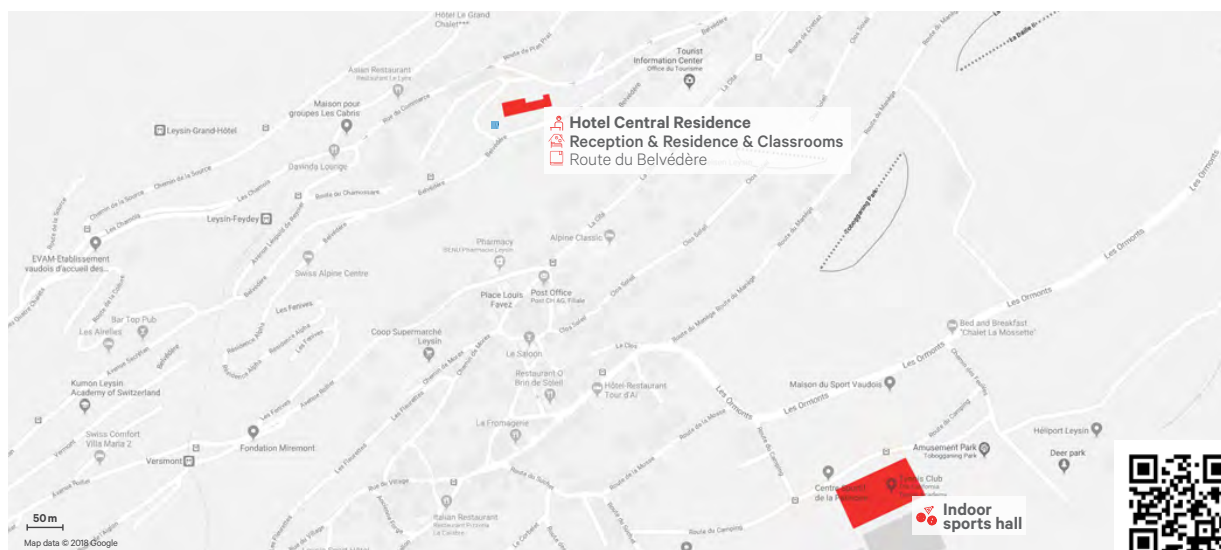

🚆 Lugano-Lucern-Zurich-Bern 90 one-way

How to get there

Car [Click here to use Google maps](#)

Train Closest station is "Leysin Feydey"

Typical facilities

- ✓ Alpine-style quadruple bedroom with balcony
- ✓ Desk, wardrobe, chair & lamp in rooms
- ✓ Private bathroom with hairdryer & toilet per room
- ✓ Common lounge & dining area
- ✓ Bedsheets are provided (towels are not provided)
- ✓ Spacious terrace with impressive mountain views
- ✓ Free WiFi in residence throughout the residence
- ✓ Game areas with arcades, table tennis & pool table
- ✓ Indoor swimming pool with spectacular views
- ✓ Garden with volleyball & pétanque